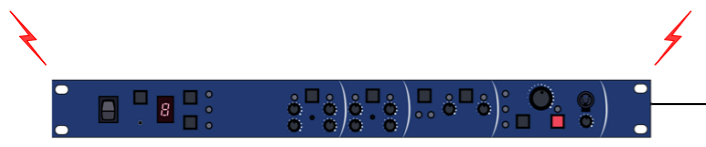

CONTROL ROOM

TRILOGY VIRTUAL PANEL on PC

TRILOGY MIU

LAN SWITCH

LQ-4W2

CUSTOMER CHECKOUT (10x)

POS WITH VIRTUAL PANEL

WAREHOUSE

DX BS410

LAN SWITCH

LQ-4W2

WH410

KEY CODE
BLUE – CAT5 / ETHERNET
GREEN – XLR
BLACK – 4-WIRE
RED – FIBER CABLING

S F
T R
O O
R N
E T

A3 **NOT TO SCALE** **3rd ANGLE**

Drawn by: Steve Watanabe