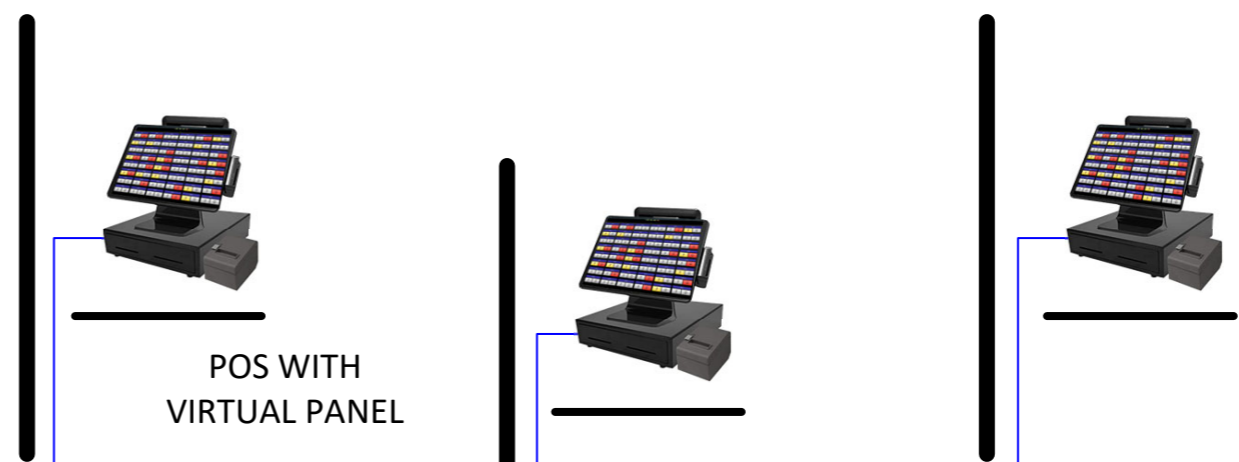

CONTROL ROOM

TRILOGY VIRTUAL PANEL on PC

TRILOGY MIU

LAN SWITCH

LQ-4W2

CUSTOMER CHECKOUT (10x)

POS WITH VIRTUAL PANEL

WAREHOUSE

DX BS410

LAN SWITCH

LQ-4W2

WH410

KEY CODE
BLUE – CAT5 / ETHERNET
GREEN – XLR
BLACK – 4-WIRE
RED – FIBER CABLING

S F
T R
O O
R N
E T

A3 **NOT TO SCALE** **3rd ANGLE**

Drawn by: Steve Watanabe