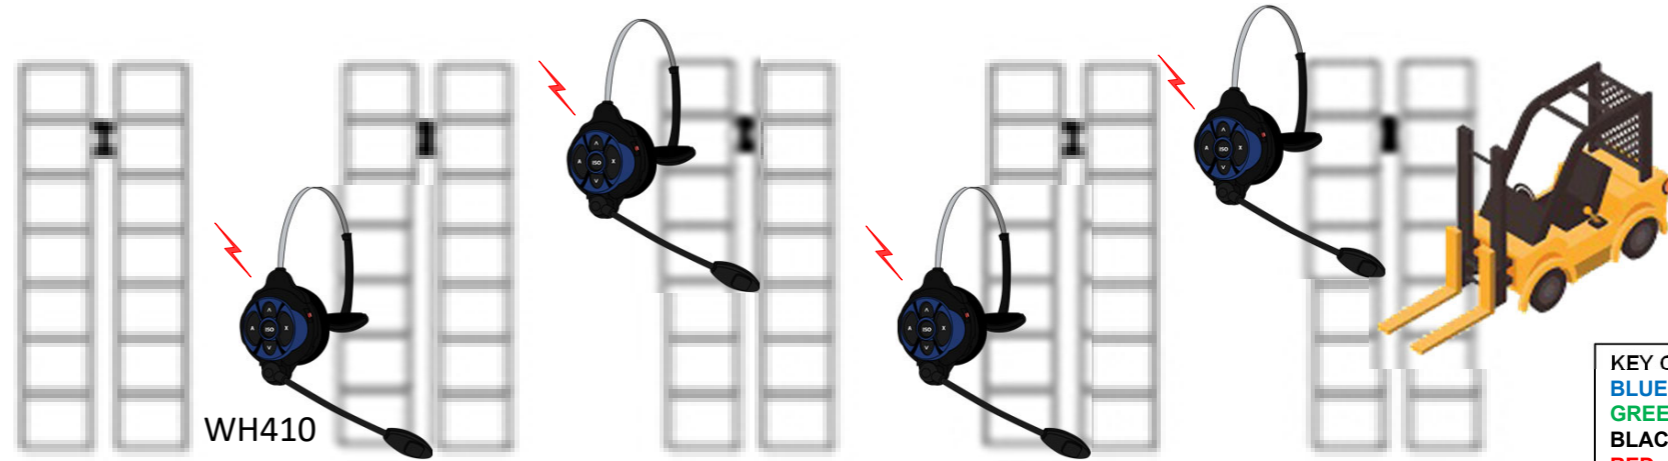

CONTROL ROOM

TRILOGY VIRTUAL PANEL on PC

TRILOGY MIU

LAN SWITCH

LQ-4W2

CUSTOMER CHECKOUT (10x)

POS WITH VIRTUAL PANEL

WAREHOUSE

DX BS410

LAN SWITCH

LQ-4W2

WH410

KEY CODE
BLUE – CAT5 / ETHERNET
GREEN – XLR
BLACK – 4-WIRE
RED – FIBER CABLING

S F
T R
O O
R N
E T

A3 **NOT TO SCALE** **3rd ANGLE**

Drawn by: Steve Watanabe